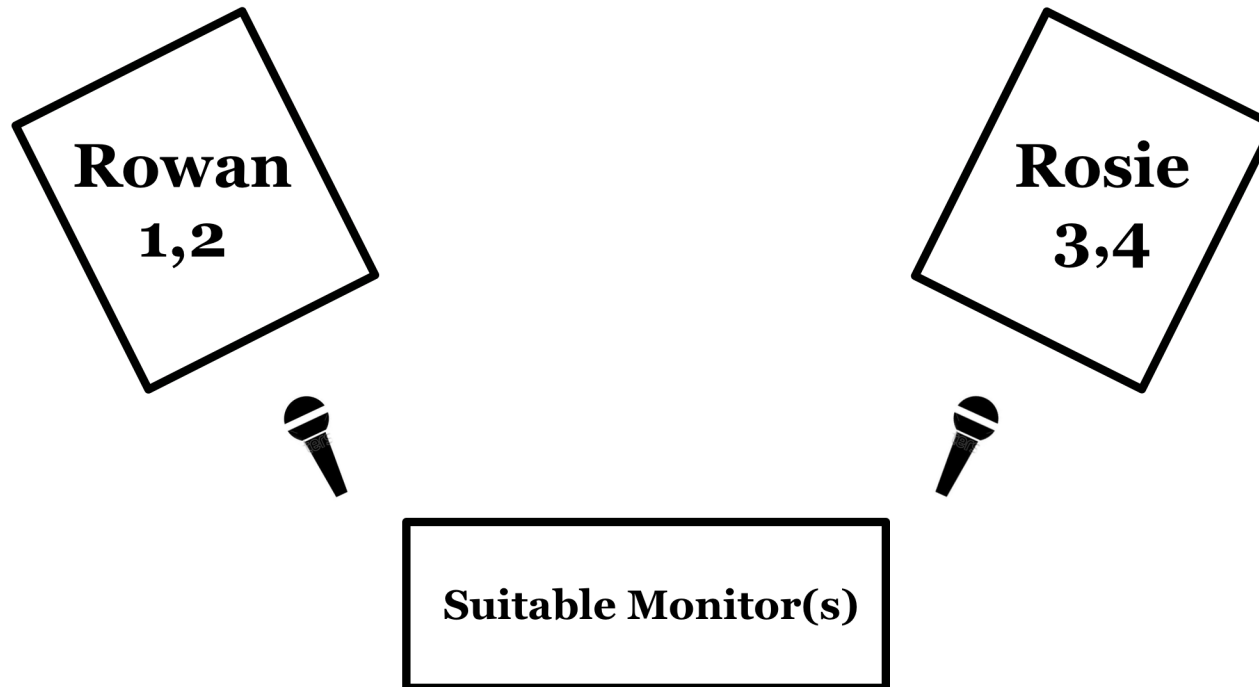

Rosie Hodgson Tech Spec

1. Vocal – SM58 or similar
2. Fiddle – XLR (for DPA)
3. Vocal – SM58 or similar
4. Guitar – DI (for 1/4" jack)

(We supply the instrument mics/pick-ups and leads.)

For more information contact Rosie Hodgson: rosiehodgson123@gmail.com